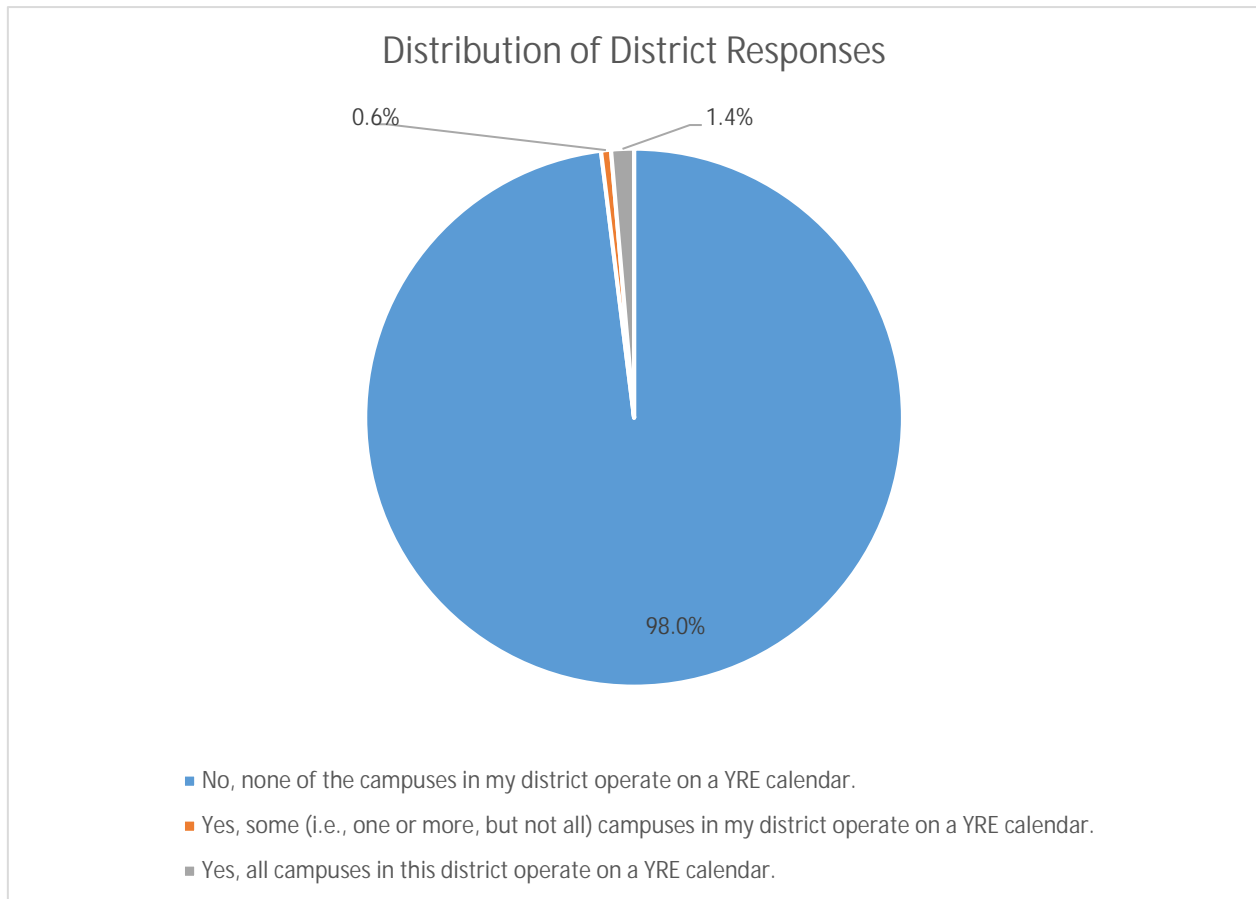

Division of Research and Analysis

The Texas Education Agency (TEA) is required to publish in 2015–16 and 2016–17 a list of campuses operating on a year-round system under Texas Education Code § 25.084 (84th Texas Legislature, General Appropriations Act, Article III, Rider 69). In fulfillment of this requirement, Texas districts were surveyed regarding the presence of year-round education campuses in their district. Below is the percent of districts by category.

As of December 20, 2016, 96 percent of 1,213 districts had responded.

Are any campuses in your school district operating on a year-round education (YRE) calendar under Texas Education Code § 25.084 during the 2016–17 school year?

Response	N	Percent
No, none of the campuses in my district operate on a YRE calendar.	1145	98.0%
Yes, some (i.e., one or more, but not all) campuses in my district operate on a YRE calendar.	7	0.6%
Yes, all campuses in this district operate on a YRE calendar.	16	1.4%
TOTAL	1168	100%

Source: Texas Education Agency, Survey of Year-Round Schools, October 28, 2016 through December 20, 2016.

Note: Percent of 1,213 districts reporting: 96% as of 12-20-16